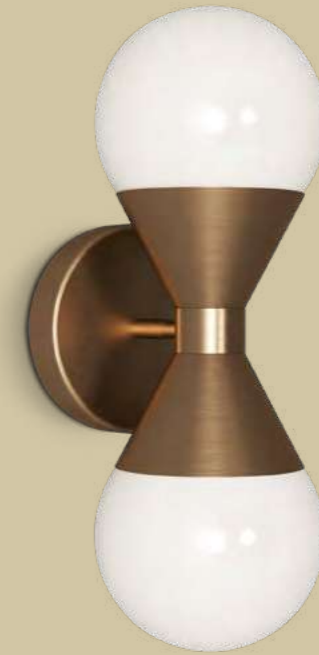

GALA ARMCHAIR// MALABAR

MIST SIDE TABLE// MALABAR

## WALL LAMP

Designed to create the perfect light pattern across the walls, the Nomad wall lamp features two white opaque glass shades and a brass structure.

W 14cm | 5.5" D 20cm | 7.9" H 40cm | 15.7"

**MATERIALS //**

BODY -BRASS SHADE - GLASS

**TYPE OF LAMP//**

G9 X 2 - 40 WATTS

# NOMAD

TABLE LAMP

MON OOH SIDEBOARD // MALABAR

W 20cm | 7.9" D 37cm | 14.6" H 57cm | 22.4"

**MATERIALS AND FINISHES //**

BODY - BRASS AND MARBLE SHADE - GLASS

**TYPE OF LAMP //**

G9 X 2 - 40 WATTS